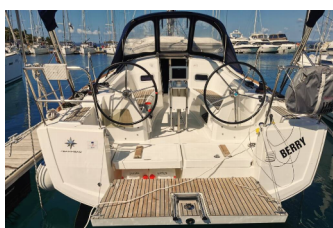

Web: [www.allure-navis.com](http://www.allure-navis.com)

<b>Yacht Base</b>	Marina Drage, Croatia
<b>Yacht ID</b>	10440
<b>Yacht Brands</b>	Jeanneau
<b>Yacht Name</b>	Berry
<b>Production Year</b>	2019
<b>Length</b>	34 Ft
<b>Cabins</b>	3
<b>Berths</b>	6 + 2
<b>Max Persons</b>	8
<b>WC/Shower</b>	1

**COMFORT:** Pillows, Sheets

**DECK:** Bathing platform, Bilge pump - Mechanic, Bimini top, Boat hook, Bosun's chair (Safe seat)(boatswain's chair), Canister for water, Cockpit table, Cockpit/stern, outside shower, Dinghy, Dinghy (byboat) pump, Electric anchor windlass, Fenders, Fuel funnel, Gangway, Jerry cans for fuel, Main anchor, Mooring ropes, Plastic bucket, Spare anchor (Reserve, Auxiliary anchor), Sponge, Sprayhood, Swimming ladder, Winch handles