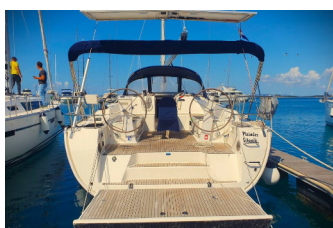

# BAVARIA CRUISER 46

Pleiades (2018)

Allure Navis D.O.O. • Antuna Branka Šimića 33 • 21000 Split • Croatia

Phone: +385 95 502 0094

Phone 2: +385 99 844 2210

E-mail: [info@allure-navis.com](mailto:info@allure-navis.com)

Web: [www.allure-navis.com](http://www.allure-navis.com)

<b>Yacht Base</b>	Marina Drage, Croatia
<b>Yacht ID</b>	10423
<b>Yacht Brands</b>	Bavaria
<b>Yacht Name</b>	Pleiades
<b>Production Year</b>	2018
<b>Length</b>	47 Ft
<b>Cabins</b>	4
<b>Berths</b>	8 + 1
<b>Max Persons</b>	9
<b>WC/Shower</b>	3

**COMFORT:** Bed linen

**DECK:** Anchor line, Anchor swivel, Bathing platform, Bimini top, Boat hook, Bosun's chair (Safe seat)(boatswain's chair), Canister for water, Cockpit table, Cockpit table with light, Cockpit/stern, outside shower, Dinghy, Dinghy (byboat) pump, Electric anchor windlass, Fenders, Gangway, Impeller, V-belt, oilfilter, Jerry cans for fuel, Main anchor, Mooring ropes, Plastic bucket, Round/globular fender, Spare anchor (Reserve, Auxiliary anchor), Spotlight / Headlights, Sprayhood, Spring line, Teak cockpit, Water hose