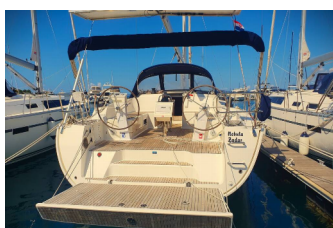

Web: [www.allure-navis.com](http://www.allure-navis.com)

<b>Yacht Base</b>	Marina Drage, Croatia
<b>Yacht ID</b>	10422
<b>Yacht Brands</b>	Bavaria
<b>Yacht Name</b>	Nebula
<b>Production Year</b>	2018
<b>Length</b>	47 Ft
<b>Cabins</b>	4
<b>Berths</b>	8 + 1
<b>Max Persons</b>	9
<b>WC/Shower</b>	3

**COMFORT:** Bed linen

**DECK:** Anchor line, Anchor swivel, Bathing platform, Bimini top, Boat hook, Bosun's chair (Safe seat)(boatswain's chair), Canister for water, Cockpit table, Cockpit table with light, Cockpit/stern, outside shower, Dinghy, Dinghy (byboat) pump, Electric anchor windlass, Fenders, Gangway, Impeller, V-belt, oilfilter, Jerry cans for fuel, Main anchor, Mooring ropes, Plastic bucket, Round/globular fender, Spare anchor (Reserve, Auxiliary anchor), Spotlight / Headlights, Sprayhood, Spring line, Teak cockpit, Water hose