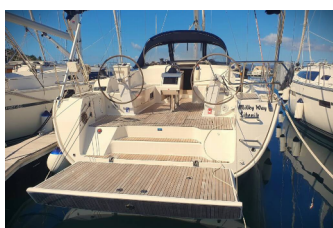

BAVARIA CRUISER 46

Milky Way (2018)

Allure Navis D.O.O. • Antuna Branka Šimića 33 • 21000 Split • Croatia

Phone: +385 95 502 0094

Phone 2: +385 99 844 2210

E-mail: info@allure-navis.com

Web: www.allure-navis.com

Yacht Base	Marina Drage, Croatia
Yacht ID	10418
Yacht Brands	Bavaria
Yacht Name	Milky Way
Production Year	2018
Length	47 Ft
Cabins	4
Berths	8 + 1
Max Persons	9
WC/Shower	3

COMFORT: Bed linen

DECK: Anchor line, Anchor swivel, Bathing platform, Bimini top, Boat hook, Bosun's chair (Safe seat)(boatswain's chair), Canister for water, Cockpit table, Cockpit table with light, Cockpit/stern, outside shower, Dinghy, Dinghy (byboat) pump, Electric anchor windlass, Fenders, Gangway, Impeller, V-belt, oilfilter, Jerry cans for fuel, Main anchor, Mooring ropes, Plastic bucket, Round/globular fender, Spare anchor (Reserve, Auxiliary anchor), Spotlight / Headlights, Sprayhood, Spring line, Teak cockpit, Water hose