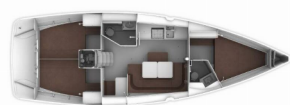

Yacht Base	Sukosan, D-Marin Dalmacija Marina, Croatia
Yacht ID	10399
Yacht Brands	Bavaria
Yacht Name	Pearl
Production Year	2020
Length	41 Ft
Cabins	3
Berths	6 + 1
Max Persons	7
WC/Shower	2

DECK: Anchor line, Bimini top, Boat hook, Bosun's chair (Safe seat)(boatswain's chair), Canister for water, Cockpit table, Cockpit/stern, outside shower, Dinghy, Dinghy (byboat) pump, Electric anchor windlass, Fenders, Gangway, Impeller, V-belt, oilfilter, Jerry cans for diesel, Main anchor, Mooring ropes, Plastic bucket, Round/globular fender, Spare anchor (Reserve, Auxiliary anchor), Spotlight / Headlights, Sprayhood, Water hose