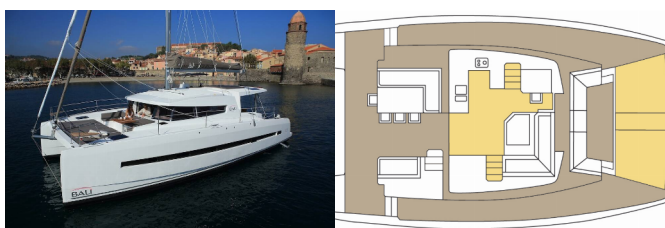

Web: [www.allure-navis.com](http://www.allure-navis.com)

<b>Yacht Base</b>	Luka Punat, Croatia
<b>Yacht ID</b>	10383
<b>Yacht Brands</b>	Catana
<b>Yacht Name</b>	Grande Amore
<b>Production Year</b>	2018
<b>Length</b>	45 Ft
<b>Cabins</b>	4 + 2
<b>Berths</b>	8 + 2 + 2
<b>Max Persons</b>	12
<b>WC/Shower</b>	4

**COMFORT:** Bed linen, Sun mattresses

**DECK:** Bimini top, Cockpit table, Cockpit/stern, outside shower, Dinghy, Forward cockpit, Grill/Barbecue/Plancha

**ENTERTAINMENT:** Outdoor speakers, Radio, TV, Wi-Fi Internet