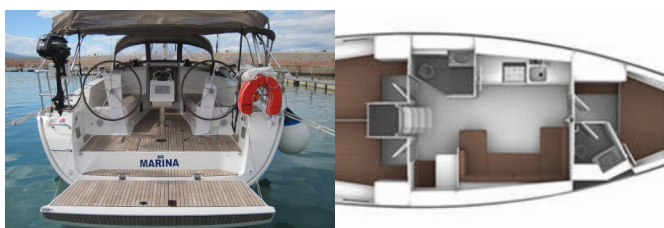

Yacht Base	Capo D'orlando Marina, Italy
Yacht ID	10367
Yacht Brands	Bavaria
Yacht Name	Marina
Production Year	2018
Length	41 Ft
Cabins	3
Berths	6 + 1
WC/Shower	2

COMFORT: Cockpit cushions

DECK: Bilge pump - Mechanic, Bimini top, Boat hook, Bosun's chair (Safe seat)(boatswain's chair), Cockpit light, Cockpit table, Cockpit/stern, outside shower, Diesel filter, Dinghy, Electric anchor windlass, Fenders, Gangway, Impeller, Main Deck Compass, Oil filter, Spare anchor (Reserve, Auxiliary anchor), Sprayhood, Swimming ladder