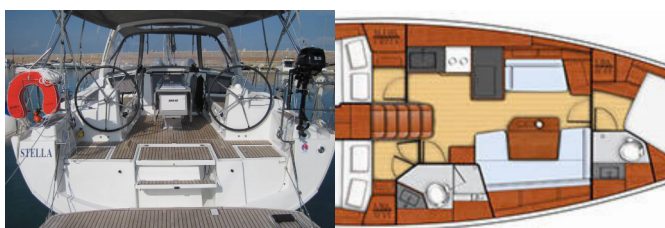

OCEANIS 41.1

Stella (2018)

Allure Navis D.O.O. • Antuna Branka Šimića 33 • 21000 Split • Croatia

Phone: +385 95 502 0094

Phone 2: +385 99 844 2210

E-mail: info@allure-navis.com

Web: www.allure-navis.com

Yacht Base	Capo D'orlando Marina, Italy
Yacht ID	10366
Yacht Brands	Beneteau
Yacht Name	Stella
Production Year	2018
Length	41 Ft
Cabins	3
Berths	6 + 2
WC/Shower	2

COMFORT: Cockpit cushions

DECK: Bilge pump - Mechanic, Bimini top, Boat hook, Bosun's chair (Safe seat)(boatswain's chair), Cockpit light, Cockpit table, Cockpit/stern, outside shower, Diesel filter, Dinghy, Electric anchor windlass, Fenders, Gangway, Impeller, Main Deck Compass, Oil filter, Spare anchor (Reserve, Auxiliary anchor), Sprayhood, Swimming ladder