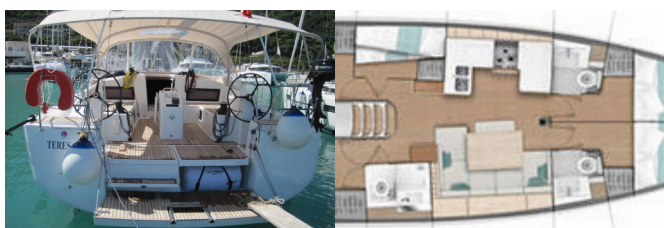

SUN ODYSSEY 490

Teresa (2019)

Allure Navis D.O.O. • Antuna Branka Šimića 33 • 21000 Split • Croatia

Phone: +385 95 502 0094

Phone 2: +385 99 844 2210

E-mail: info@allure-navis.com

Web: www.allure-navis.com

Yacht Base	Capo D'orlando Marina, Italy
Yacht ID	10362
Yacht Brands	Jeanneau
Yacht Name	Teresa
Production Year	2019
Length	47 Ft
Cabins	5 + 1
Berths	10 + 2
Max Persons	12
WC/Shower	3 + 1

COMFORT: Cockpit cushions

DECK: Bilge pump - Mechanic, Bimini top, Boat hook, Bosun's chair (Safe seat)(boatswain's chair), Cockpit light, Cockpit table, Cockpit/stern, outside shower, Diesel filter, Dinghy, Electric anchor windlass, Fenders, Gangway, Impeller, Main Deck Compass, Oil filter, Sink in cockpit, Spare anchor (Reserve, Auxiliary anchor), Sprayhood, Swimming ladder

ENTERTAINMENT: Diving mask, Fins, Outdoor speakers, Radio mp3 player

GALLEY: Freezer, Gas cookers, Hot water, Kitchen utensils (Galley equipment, cutlery), Oven, Refrigerator, Salt water in kitchen

INTERIOR: Barometer, Bilge pump handle, Clock, Convertible table in salon, Electric fans in cabins, Electric toilet

NAVIGATION: Autopilot, Binoculars, Bow thruster, GPS chart plotter, Hand bearing compass, Log, Navigation/position Lights, Pilot book, Radar reflector, Tridata, Wind instrument/Anemometer

SAFETY: Automatic Inflatable Life Jacket, Black Water Tank, Distress flare box, Emergency tiller, Fire blanket, Fire extinguisher, First aid kit, Fog horn, Horseshoe lifebuoy, Life belts (Safety harness), Life buoy + Flashing light, Life jacket (children), Lifelines, Liferaft, Set of tools, Torch, VHF radio

YACHT ELECTRICS: 12V Socket, 220V socket, Battery charger, Bilge pump - Electric, Shore power cable