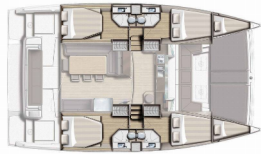

BALI 4.3

Patrizia (2020)

Allure Navis D.O.O. • Antuna Branka Šimića 33 • 21000 Split • Croatia

Phone: +385 95 502 0094

Phone 2: +385 99 844 2210

E-mail: info@allure-navis.com

Web: www.allure-navis.com

Yacht Base	Capo D'orlando Marina, Italy
Yacht ID	10353
Yacht Brands	Catana
Yacht Name	Patrizia
Production Year	2020
Length	43 Ft
Cabins	4 + 2
Berths	8 + 2
WC/Shower	4

COMFORT: Cockpit cushions

DECK: Bilge pump - Mechanic, Bimini top, Boat hook, Bosun's chair (Safe seat)(boatswain's chair), Cockpit table, Cockpit/stern, outside shower, Diesel filter, Dinghy, Electric anchor windlass, Fenders, Flybridge, Gangway, Impeller, Main Deck Compass, Oil filter, Spare anchor (Reserve, Auxiliary anchor), Sun awning (forward cockpit), Swimming ladder