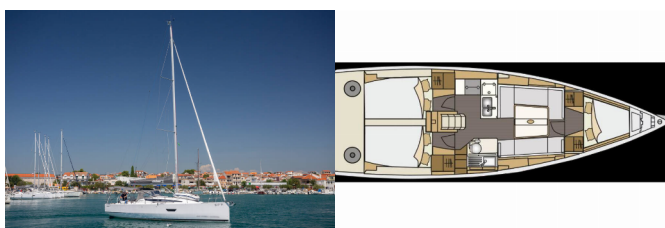

Web: [www.allure-navis.com](http://www.allure-navis.com)

<b>Yacht Base</b>	Marina Betina, Murter, Croatia
<b>Yacht ID</b>	10321
<b>Yacht Brands</b>	Elan Marine
<b>Yacht Name</b>	Dolphin
<b>Production Year</b>	2019
<b>Length</b>	35 Ft
<b>Cabins</b>	3
<b>Berths</b>	6 + 2
<b>Max Persons</b>	8
<b>WC/Shower</b>	1

**DECK:** Bathing platform, Bimini top, Cockpit/stern, outside shower, Electric anchor windlass, Removable cockpit table, Sprayhood, Teak cockpit

**ENTERTAINMENT:** Bluetooth player, LED TV, Outdoor speakers