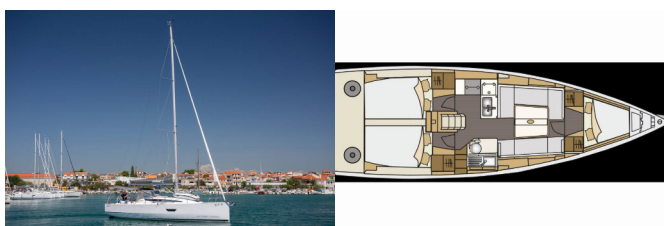

ELAN E4

London (2019)

Allure Navis D.O.O. • Antuna Branka Šimića 33 • 21000 Split • Croatia

Phone: +385 95 502 0094

Phone 2: +385 99 844 2210

E-mail: info@allure-navis.com

Web: www.allure-navis.com

Yacht Base	Marina Betina, Murter, Croatia
Yacht ID	10320
Yacht Brands	Elan Marine
Yacht Name	London
Production Year	2019
Length	35 Ft
Cabins	3
Berths	6 + 2
Max Persons	8
WC/Shower	1

DECK: Bathing platform, Bimini top, Cockpit/stern, outside shower, Electric anchor windlass, Removable cockpit table, Sprayhood, Teak cockpit

ENTERTAINMENT: Bluetooth player, LED TV, Outdoor speakers

GALLEY: Gas cookers, Hot water, Oven, Refrigerator, Water pump

INTERIOR: LED interior lights

NAVIGATION: 3 blade folding propeller, Compass, GPS chart plotter - cockpit, Navigation set, Wind instrument/Anemometer

SAFETY: Black Water Tank, Fire extinguisher, Life jackets, Liferaft, VHF radio

SAILS: Winch

YACHT ELECTRICS: Bilge pump - Electric, Heating, Inverter, Shore power cable, USB sockets