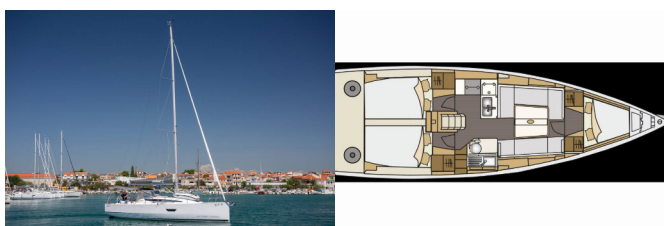

<b>Yacht Base</b>	Marina Betina, Murter, Croatia
<b>Yacht ID</b>	10319
<b>Yacht Brands</b>	Elan Marine
<b>Yacht Name</b>	Lucky
<b>Production Year</b>	2019
<b>Length</b>	35 Ft
<b>Cabins</b>	3
<b>Berths</b>	6 + 2
<b>Max Persons</b>	8
<b>WC/Shower</b>	1

**DECK:** Bathing platform, Bimini top, Cockpit/stern, outside shower, Electric anchor windlass, Removable cockpit table, Sprayhood, Teak cockpit

**ENTERTAINMENT:** Bluetooth player, LED TV, Outdoor speakers