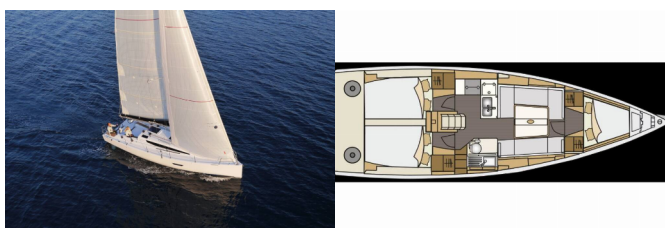

ELAN E4

Sky (2019)

Allure Navis D.O.O. • Antuna Branka Šimića 33 • 21000 Split • Croatia

Phone: +385 95 502 0094

Phone 2: +385 99 844 2210

E-mail: info@allure-navis.com

Web: www.allure-navis.com

Yacht Base	Marina Betina, Murter, Croatia
Yacht ID	10316
Yacht Brands	Elan Marine
Yacht Name	Sky
Production Year	2019
Length	35 Ft
Cabins	3
Berths	6 + 2
Max Persons	8
WC/Shower	1

DECK: Bathing platform, Bimini top, Cockpit/stern, outside shower, Electric anchor windlass, Removable cockpit table, Sprayhood, Teak cockpit

ENTERTAINMENT: Bluetooth player, LED TV, Outdoor speakers

GALLEY: Gas cookers, Hot water, Oven, Refrigerator, Water pump

INTERIOR: LED interior lights

NAVIGATION: 3 blade folding propeller, Compass, GPS chart plotter - cockpit, Navigation set, Wind instrument/Anemometer

SAFETY: Black Water Tank, Fire extinguisher, Life jackets, Liferaft, VHF radio