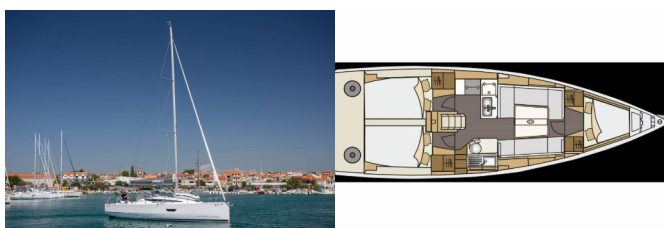

ELAN E4

Rim (2019)

Allure Navis D.O.O. • Antuna Branka Šimića 33 • 21000 Split • Croatia

Phone: +385 95 502 0094

Phone 2: +385 99 844 2210

E-mail: info@allure-navis.com

Web: www.allure-navis.com

| | |
|------------------------|--------------------------------|
| Yacht Base | Marina Betina, Murter, Croatia |
| Yacht ID | 10315 |
| Yacht Brands | Elan Marine |
| Yacht Name | Rim |
| Production Year | 2019 |
| Length | 35 Ft |
| Cabins | 3 |
| Berths | 6 + 2 |
| Max Persons | 8 |
| WC/Shower | 1 |

DECK: Bathing platform, Bimini top, Cockpit/stern, outside shower, Electric anchor windlass, Removable cockpit table, Sprayhood, Teak cockpit

ENTERTAINMENT: Bluetooth player, LED TV, Outdoor speakers

GALLEY: Gas cookers, Hot water, Oven, Refrigerator, Water pump