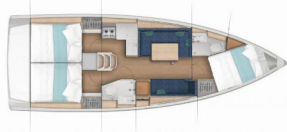

Allure Navis D.O.O. • Antuna Branka Šimića 33 • 21000 Split • Croatia

Phone: +385 95 502 0094

Phone 2: +385 99 844 2210

E-mail: info@allure-navis.com

Web: www.allure-navis.com