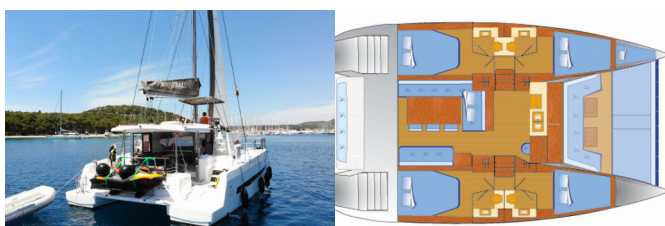

BALI 4.1

Jax (2019)

Allure Navis D.O.O. • Antuna Branka Šimića 33 • 21000 Split • Croatia

Phone: +385 95 502 0094

Phone 2: +385 99 844 2210

E-mail: info@allure-navis.com

Web: www.allure-navis.com

Yacht Base	Marina Frapa, Rogoznica, Croatia
Yacht ID	1021
Yacht Brands	Catana
Yacht Name	Jax
Production Year	2019
Length	41 Ft
Cabins	4 + 1
Berths	8 + 2 + 1
Max Persons	11
WC/Shower	4

COMFORT: Cockpit cushions

DECK: Anchor light, Anchor line, Anchor with chain, Bimini top, Cockpit light, Cockpit table, Cockpit/stern, outside shower, Davit, Dinghy, Electric anchor windlass, Fenders, Gangway, Mooring ropes, Sprayhood, Swimming ladder

SAILS: Electric halyard winch, Lazy jacks, One line reffsystem

YACHT ELECTRICS: Bilge pump - Electric, Converter 220V/12V, Heating, Inverter, Shore power connection, Solar panels, USB sockets

PRICE AND AVAILABILITY