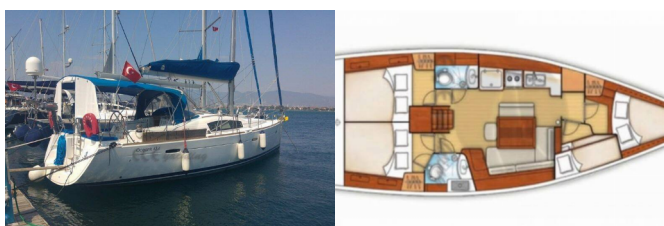

OCEANIS 43.4

Filadelfo (2008)

Allure Navis D.O.O. • Antuna Branka Šimića 33 • 21000 Split • Croatia

Phone: +385 95 502 0094

Phone 2: +385 99 844 2210

E-mail: info@allure-navis.com

Web: www.allure-navis.com

Yacht Base	Fethiye, Ece Saray Marina Resort, Turkey
Yacht ID	10127
Yacht Brands	Beneteau
Yacht Name	Filadelfo
Production Year	2008
Length	43 Ft
Cabins	4
Berths	8
Max Persons	8
WC/Shower	2

COMFORT: Cockpit cushions

DECK: Anchor with chain, Bilge pump - Mechanic, Bimini top, Boat hook, Bosun's chair (Safe seat)(boatswain's chair), Cockpit table, Dinghy, Electric anchor windlass, Fenders, Gangway, Jerry cans for diesel, Jerry cans for fuel, Mooring ropes, Round/globular fender, Spare anchor (Reserve, Auxiliary anchor), Sprayhood, Swimming ladder, Teak cockpit, Winch handles