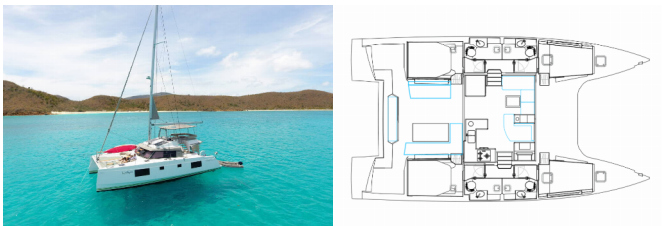

NAUTITECH 46

Luna (2020)

Allure Navis D.O.O. • Antuna Branka Šimića 33 • 21000 Split • Croatia

Phone: +385 95 502 0094

Phone 2: +385 99 844 2210

E-mail: info@allure-navis.com

Web: www.allure-navis.com

Yacht Base	BVI, Tortola, Nanny Cay Marina, British Virgin Islands
Yacht ID	10115
Yacht Brands	Nautitech
Yacht Name	Luna
Production Year	2020
Length	45 Ft
Cabins	4 + 2
Berths	8 + 2
Max Persons	10
WC/Shower	4

COMFORT: Cockpit cushions, Windscoops

DECK: Bimini top, Cockpit table, Cockpit/stern, outside shower, Dinghy with outboard engine, Electric anchor windlass, Grill/Barbecue/Plancha, Main anchor, Spare anchor (Reserve, Auxiliary anchor), Swimming ladder