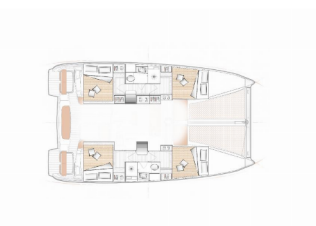

Yacht Base	Toulon, Vieille Darse, France
Yacht ID	10054
Yacht Brands	Excess
Yacht Name	Rosalu Ex Shakti
Production Year	2021
Length	37 Ft
Cabins	4 + 2
Berths	8 + 2
Max Persons	10
WC/Shower	2

COMFORT: Sunshades