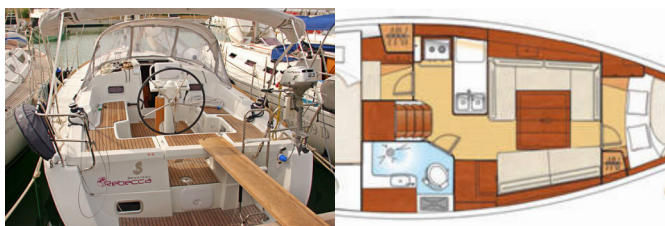

OCEANIS 34

Rebecca (2011)

Allure Navis D.O.O. • Antuna Branka Šimića 33 • 21000 Split • Croatia

Phone: +385 95 502 0094

Phone 2: +385 99 844 2210

E-mail: info@allure-navis.com

Web: www.allure-navis.com

| | |
|------------------------|---------------------------------------|
| Yacht Base | Marina Di San Vincenzo Toscana, Italy |
| Yacht ID | 10042 |
| Yacht Brands | Beneteau |
| Yacht Name | Rebecca |
| Production Year | 2011 |
| Length | 34 Ft |
| Cabins | 2 |
| Berths | 4 + 1 |
| Max Persons | 5 |
| WC/Shower | 1 |

COMFORT: Blankets, Pillows

DECK: Anchor with chain, Bimini top, Boat hook, Bosun's chair (Safe seat)(boatswain's chair), Cockpit table, Cockpit/stern, outside shower, Dinghy with outboard engine, Electric anchor windlass, Mooring ropes, Spare anchor (Reserve, Auxiliary anchor), Sprayhood, Winch handles

SAFETY: Emergency tiller, First aid kit, Life belts (Safety harness), Safety equipment, Self inflating life vest, VHF radio

YACHT ELECTRICS: 12V Socket, 230 volt socket, Battery charger, Shore power connection, Solar panels