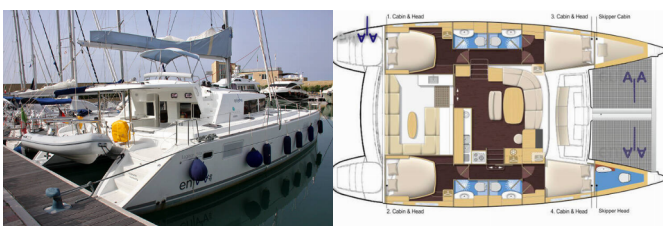

Web: [www.allure-navis.com](http://www.allure-navis.com)

<b>Yacht Base</b>	Marina Di San Vincenzo Toscana, Italy
<b>Yacht ID</b>	10041
<b>Yacht Brands</b>	Lagoon
<b>Yacht Name</b>	Enjala
<b>Production Year</b>	2010
<b>Length</b>	45 Ft
<b>Cabins</b>	5
<b>Berths</b>	8 + 2 + 1
<b>Max Persons</b>	11
<b>WC/Shower</b>	5

**COMFORT:** Blankets, Pillows

**DECK:** Anchor with chain, Bimini top, Boat hook, Bosun's chair (Safe seat)(boatswain's chair), Cockpit table, Cockpit/stern, outside shower, Dinghy with outboard engine, Electric anchor windlass, Mooring ropes, Spare anchor (Reserve, Auxiliary anchor), Sprayhood, Winch handles

**SAFETY:** Emergency tiller, First aid kit, Life belts (Safety harness), Safety equipment, Self inflating life vest, VHF radio

**SAILS:** Electric winch

**YACHT ELECTRICS:** 12V Socket, 230 volt socket, Air Conditioning, Battery charger, Generator, Heating, Shore power connection, Solar panels, Watermaker - desalinator