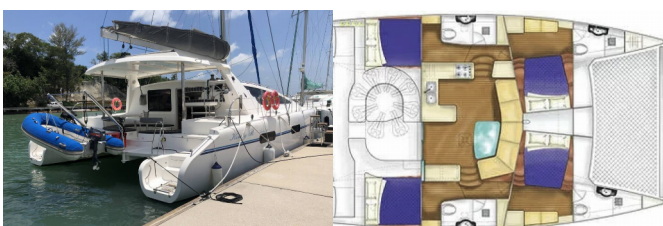

Yacht Base	Phuket, Yacht Haven Marina, Thailand
Yacht ID	10015
Yacht Brands	Matrix Yachts
Yacht Name	Leopard
Production Year	2014
Length	45 Ft
Cabins	4
Berths	8
WC/Shower	4

DECK: Bimini top, Cockpit/stern, outside shower, Davit, Dinghy, Electric anchor windlass, Outboard engine

ENTERTAINMENT: Fins, Mask and snorkel, Radio, Stand up paddle (SUP), Wi-Fi Internet

GALLEY: Coffee machine, Freezer, Refrigerator

INTERIOR: Electric fans in cabins

NAVIGATION: Autopilot, Binoculars, GPS chart plotter - cockpit, Navigation (Nautical) charts and nautical guide, Pilot book, Wind instrument/Anemometer